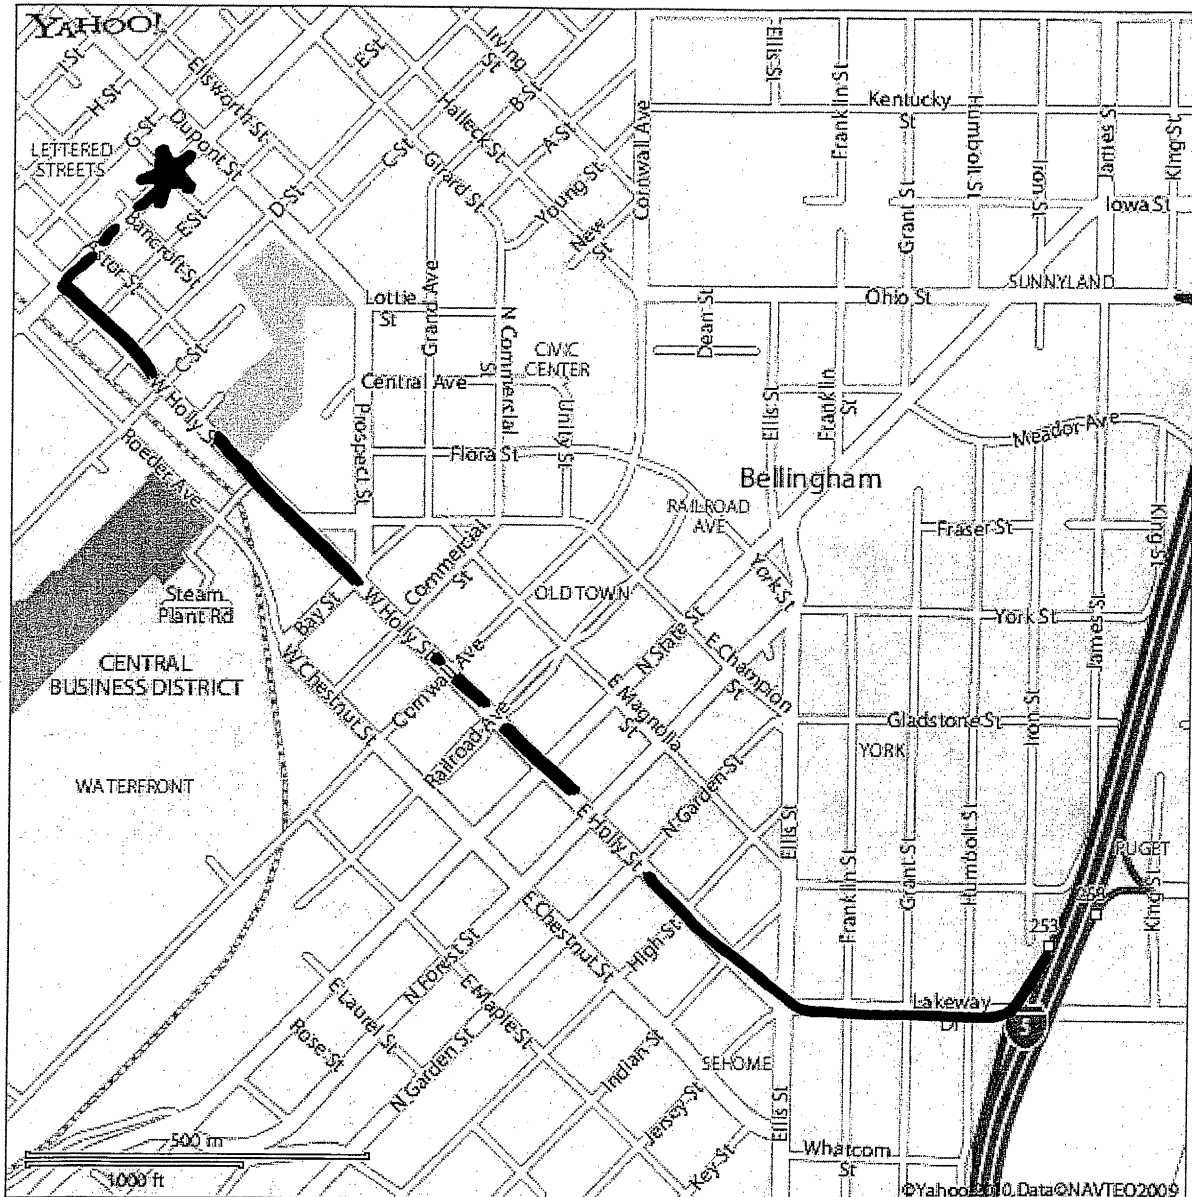

BURIFUNSTON MUMFORD

a t t o r n e y s @ l a w

From I-5 South take **Exit 253** - the Lakeway Drive City Center exit. Take a **right** onto **Lakeway Drive**. Follow Lakeway Drive and take a **gentle right** onto **Holly Street**. Follow Holly Street through downtown until you get to F Street. Take a **right** onto **F Street**. We are on the corner of Clinton and F Streets. **We are located in a big white house at 1601 F Street.** Parking is available on Clinton Street.