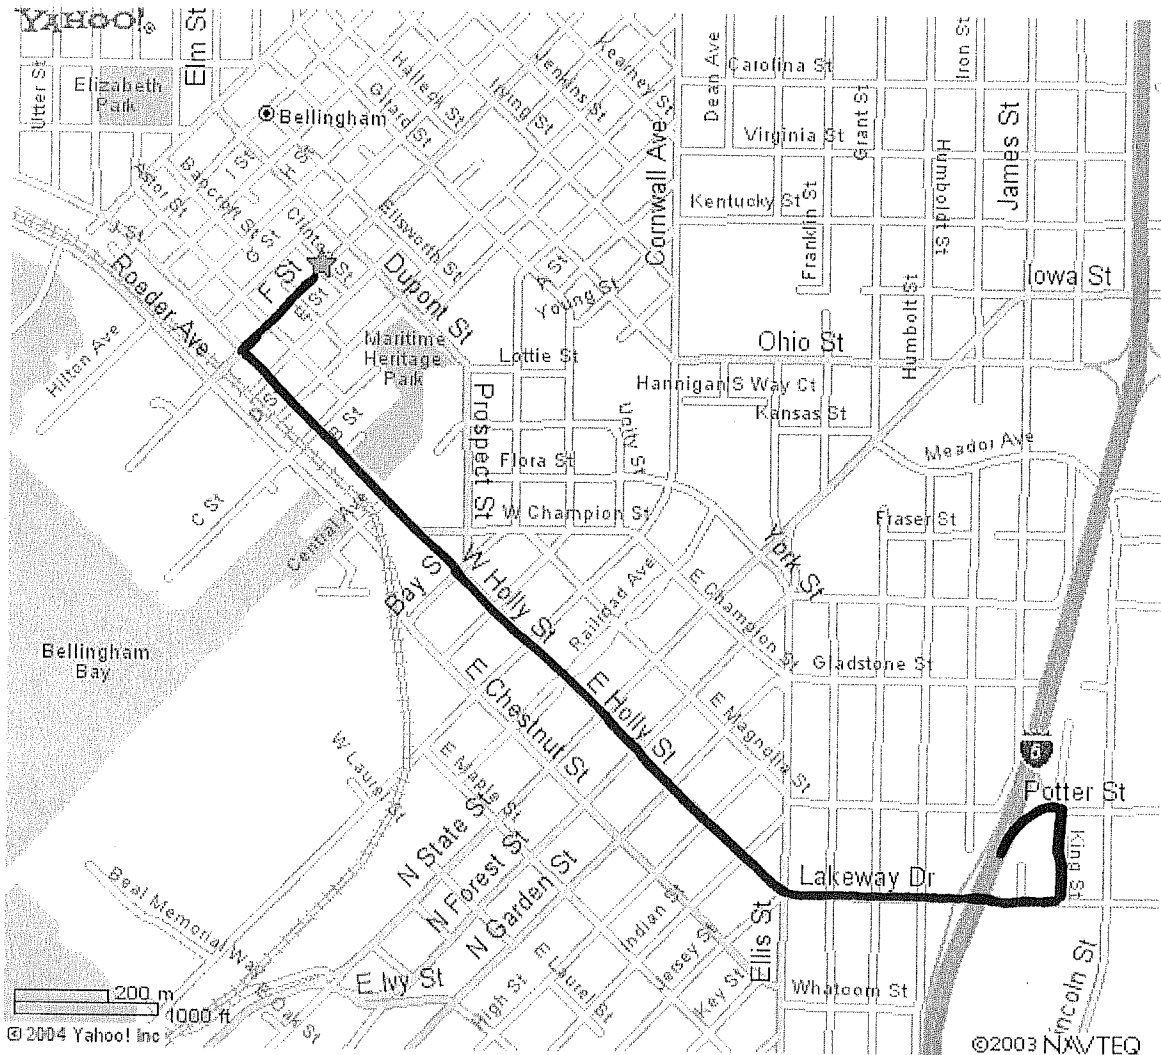

# BURiFUNSTON MUMFORD

a t t o r n e y s @ l a w

★ 1601 F St Bellingham, WA 98225-3011

From I-5 North take **Exit 253**- the Lakeway Drive City Center exit. At stop sign take a **Right** onto **King Street**. Take a **Right** onto **Lakeway Drive**. Follow Lakeway Drive and take a **gentle right** onto **Holly Street**. Follow Holly Street through downtown until you get to F street. Take a **Right** onto **F street**. We are on the corner of Clinton and F. **We are located in a big white house.**